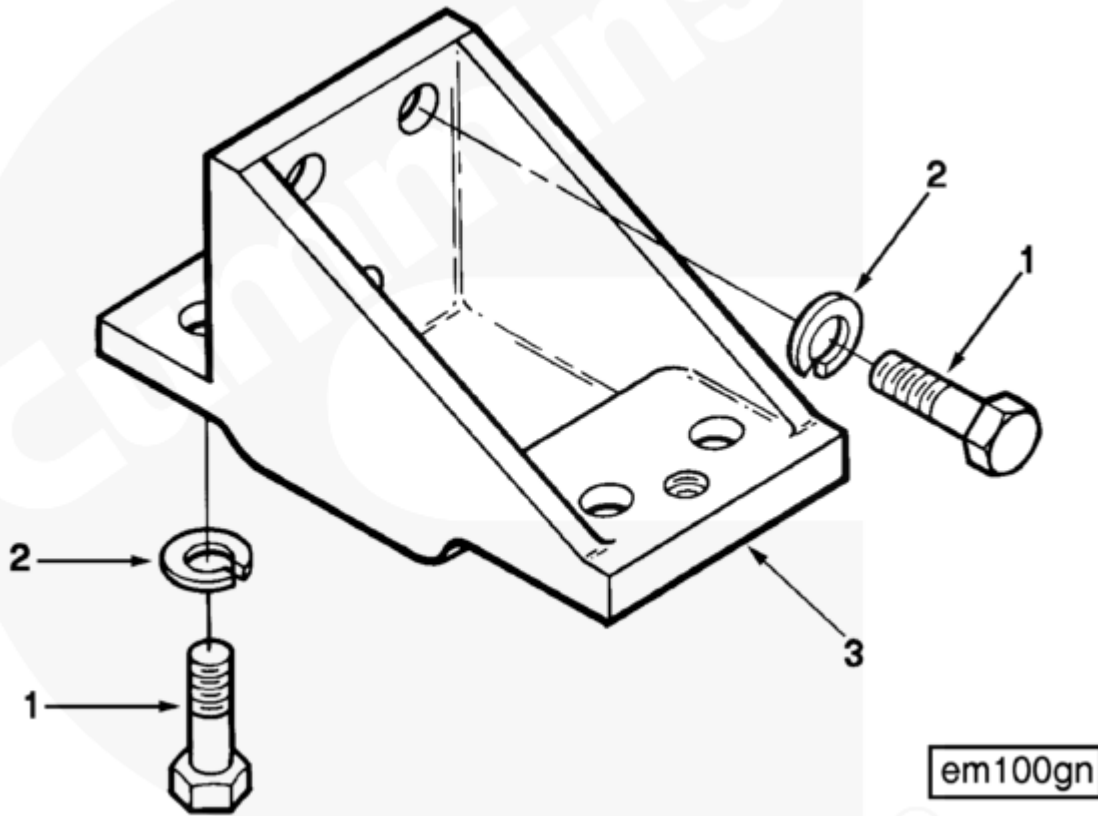

Parts Catalog - Option Detail

Electronic Parts Catalog - Option Detail				
Option	Group	Graphic	Film Card	Date
EM1098	17.06	em100gn	F	15-APR-91
Engines	NH/NT 855, NT495, NT743, NTA855 N106			

©Cummins Inc

SMALL | MEDIUM | LARGE

Cart	Ref No	Part Number	Part Description	Required	Remarks
View My Cart					
		EM1098	Lifting Bracket		Set of four marine type...(More)
					mounting feet. Two for
					flywheel housing lower pads
					and two for marine pad type
					front support or combination

					bellhousing and support.
<input type="checkbox"/>	1	S 127 C	Hexagon Head Cap Screw	20	5/8 - 11 X 1 3/4 Inch.
<input type="checkbox"/>	2	S 603	Lock Washer	20	5/8 in.
<input type="checkbox"/>	3	3010348	Engine Support	4	